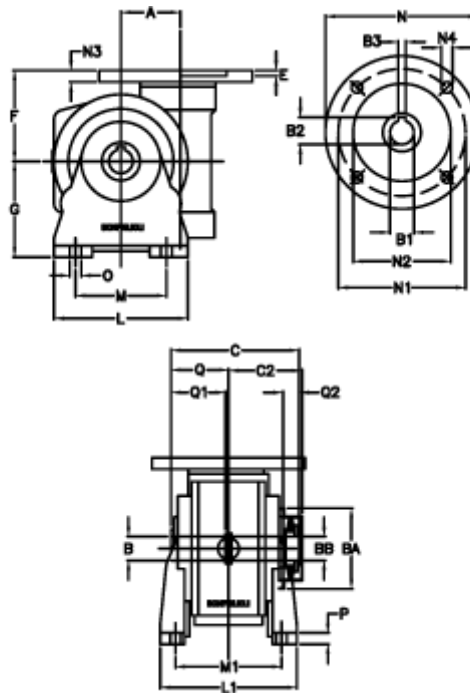

Article number: 390204902432216

Description: Worm Gear with Torque Limiter  
VF 49-L1-V-24 P63B5

## Measures

a	= 49.50	C2	= 63,5	M1	= 98.5	Q	= 51.0
B	= 25	Description	= VF 49V-xx-63B5	N	= 140	Q1	= 41
B1 E7	= 11	E	= 3.0	N1	= 115	Q2	= 15
B2	= 12.8	F	= 70	N2	= 95		
B3 H9	= 4	g	= 82	N3	= 10.5		
BA	= 63	L	= 110	N4	= 9,5		
BB H7	= 14	L1	= 124.0	O	= 8.5		
C	= 105	m	= 63	P	= 12		